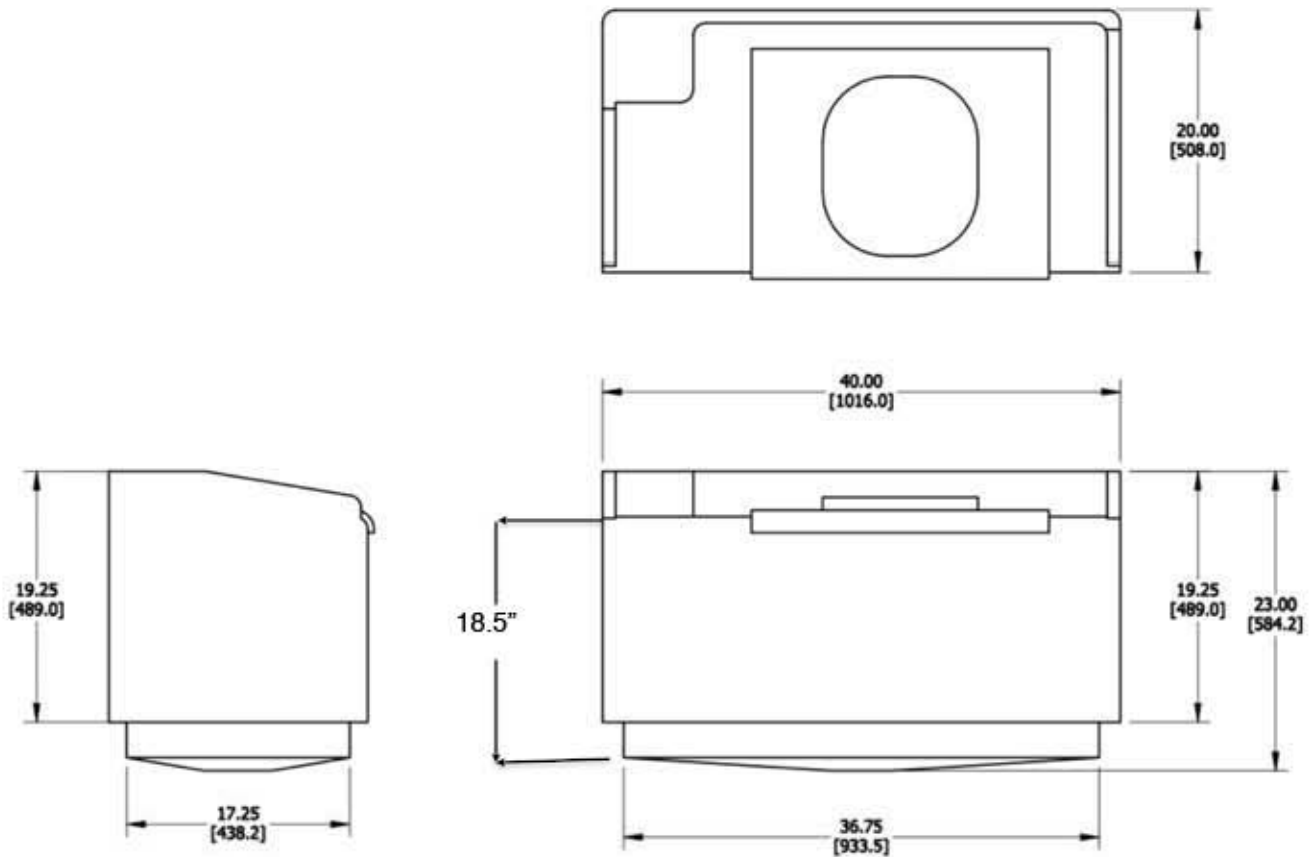

Model GJHT 350 Holding Tank & Support Floor

Dimensions

Fliptop Tank with Open Lid

Fliptop Open for Easy Cleaning

Fliptop Lid Closed